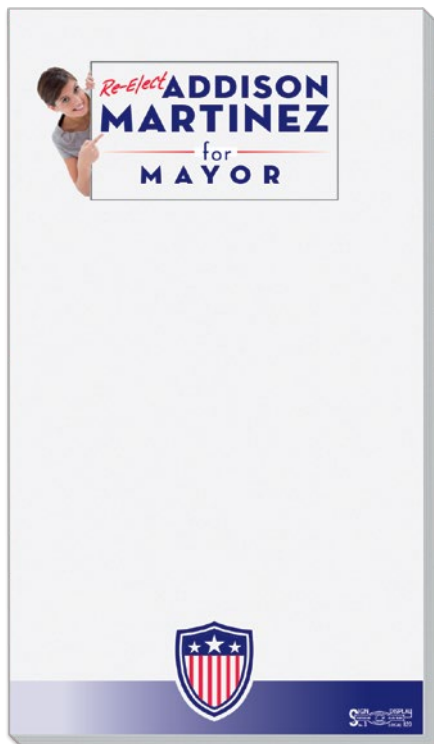

4" x 7"
Imprint area - 3 3/4" x 6 3/4"