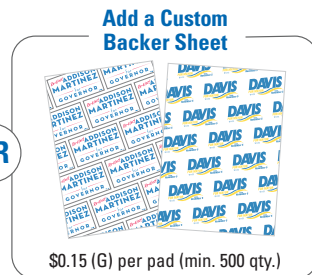

OR

ALL-OVER ADHESIVE NOTES

- 2 3/4" of Adhesive
- Use Anywhere!
- A Super Strong Reliable Stick

Add a Custom Backer Sheet or Cover to provide more information or to set your Adhesive Notes apart.

ALL-OVER ADHESIVE NOTES

SIZE	SHEET COUNT	ITEM #	500	1000	1500	2500	QTY. BOX	BOX WEIGHT
3" x 3"	25	A01299	1.13	0.57	0.42	0.34	1000	31 lbs.
	50	A01298	1.25	0.82	0.66	0.55	500	31 lbs.
4" x 6"	25	A01279	2.48	1.46	1.22	1.04	400	33 lbs.
	50	A01278	3.29	2.17	1.91	1.74	200	33 lbs.

Extra charges, options and ordering information on page 34. Exact color match cannot be guaranteed. All sheet counts and box weights are approximate.

B-3C